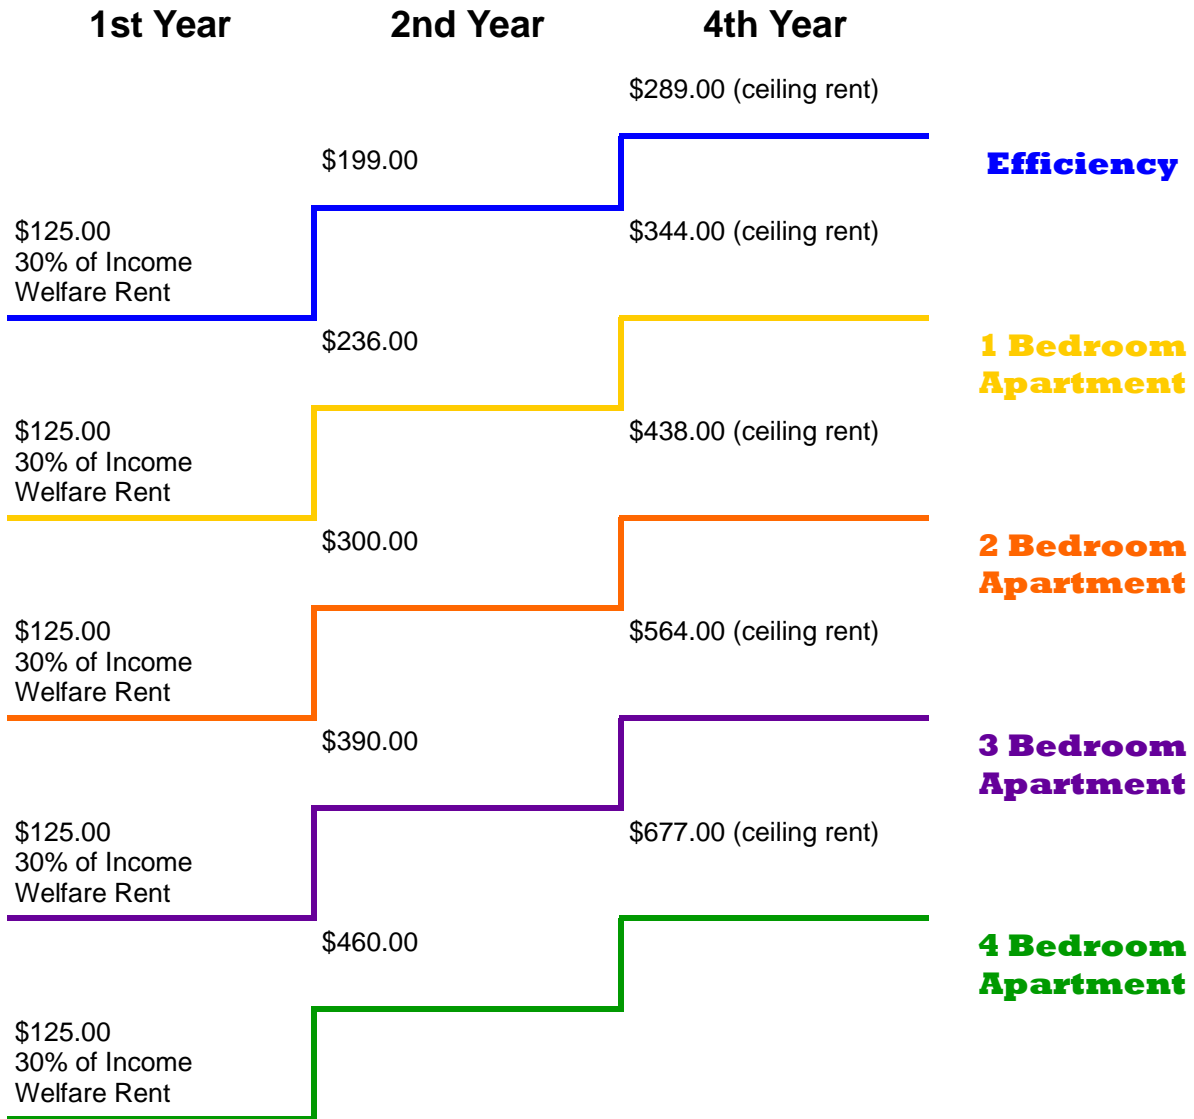

Spectrum Step Rents

Average Rents in Cheshire County

2 Bedroom Apartment

\$487.00 – \$989.00
Average: \$673.00

3 Bedroom Apartment

\$529.00 – \$975.00
Average: \$778.00

4 Bedroom Apartment

\$824.00 – \$1,110.00